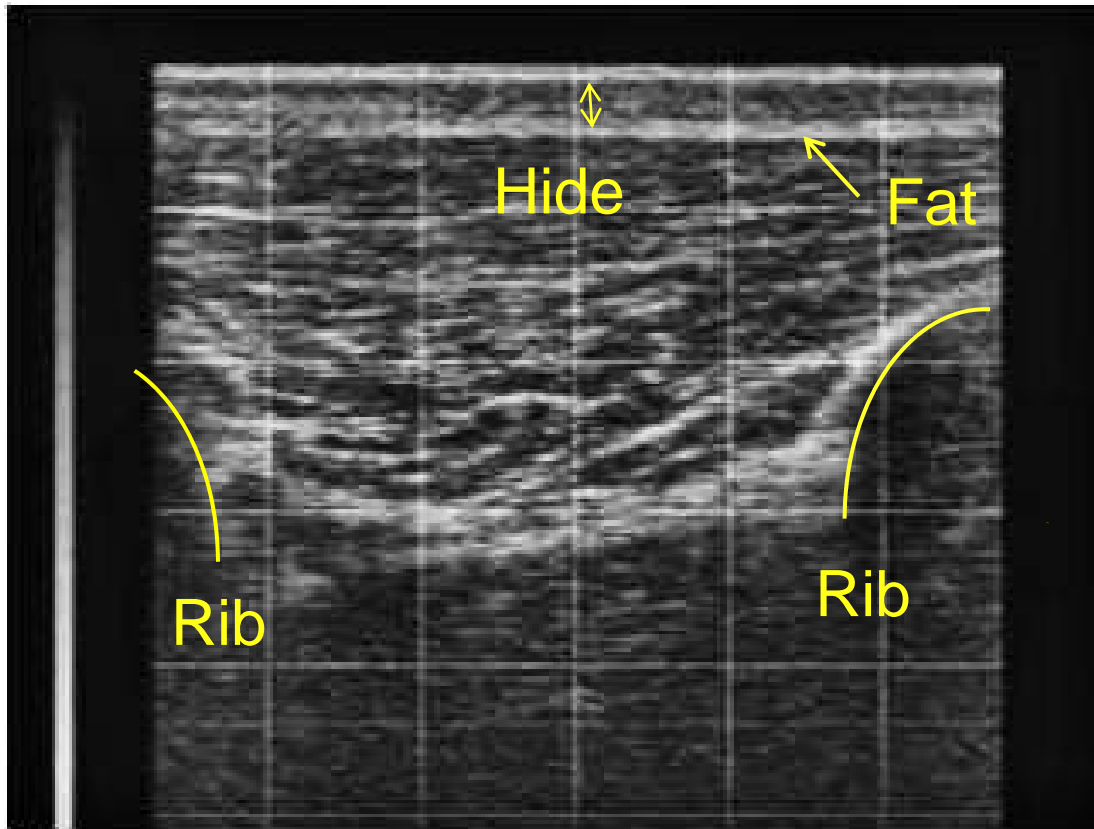

ULTRASOUND SCANNING