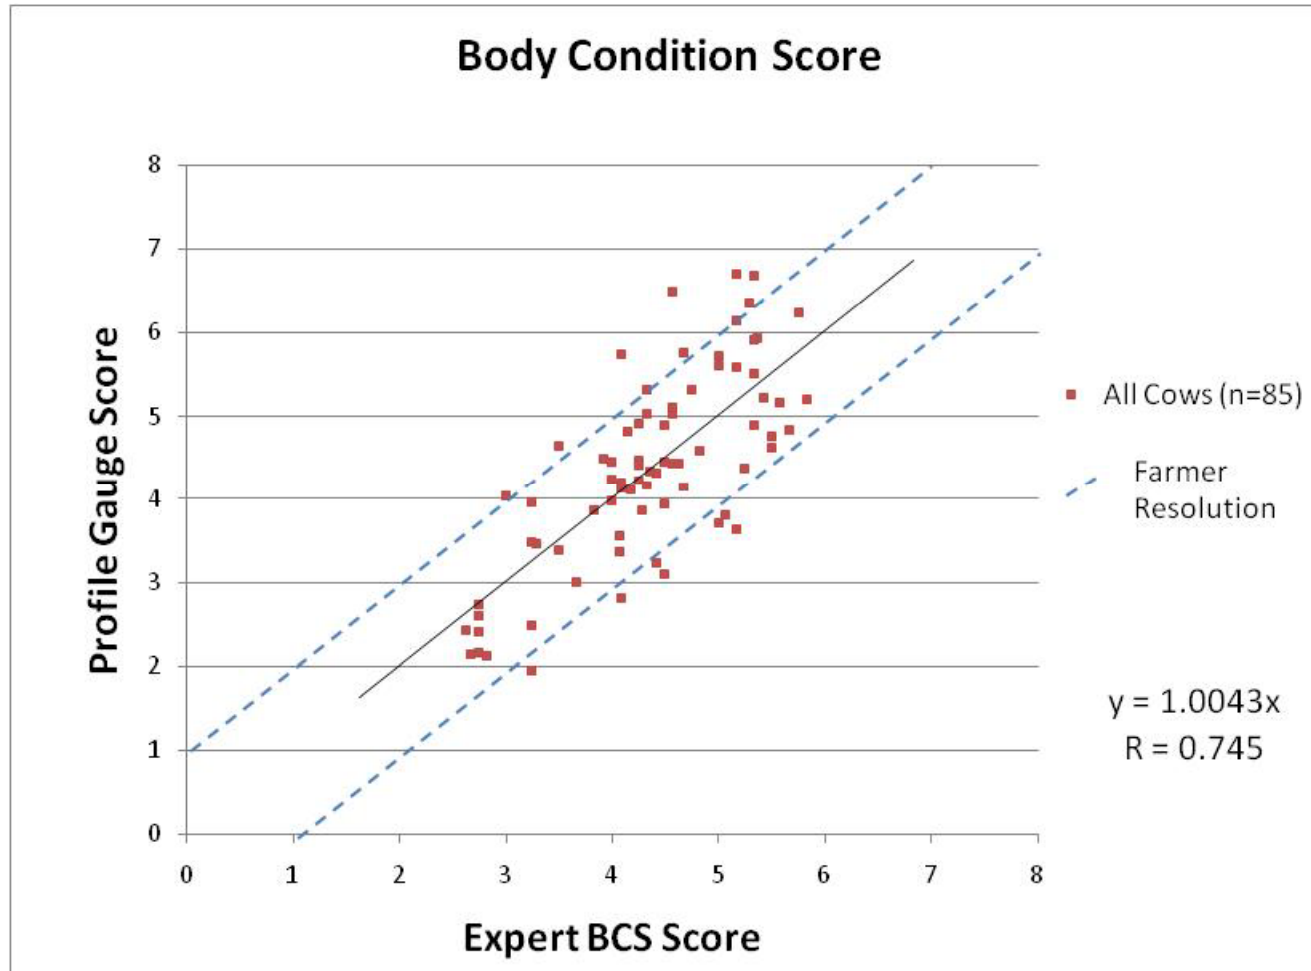

LINKING ON-FARM GRADING TO IN-PLANT PROCESSING

SHANE LEATH
MICHELLE CHALLIES
KEVIN TAUKIRI

DAIRY EXPERIENCES TO MEAT PLANTS

On-Farming Grading

Body Condition Scoring - Cull Cows

Ultrasound - Prime Beef

DAIRY BODY COMPOSITION (BCS)

Condition Scoring Important:

- Fertility
- Milk Production
- Future Feed Needs
- Health Status
- Animal Welfare

Stored Energy (as muscle and fat)

- Composition ... not Weight

Issues

- Seven subjective measures
- Grades from 1-7
- Experts ± 0.5 (2 in Dexcel)
- Farmers ± 1

OBJECTIVE BCS (WITH LOW-TECH TOOLS)

Method

Profile Gauge

Measured

Shoulder Notch

Tail-Pin Depth

OPPORTUNITY?

Cull Cows - Pre-plant assessment