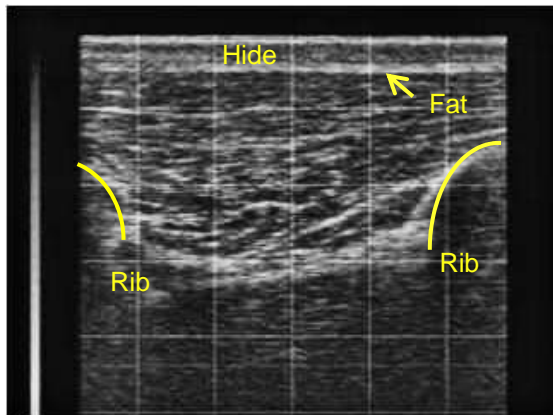

DISCUSSION

Cull Cows - pre-plant

- Should we include BCS on payment schedule
  - Buy meat and fat rather than bones
- Could we use BCS to predict Yield
  - Dairy genetics “reasonably” consistent bone structure
- If assume 800,000 dairy culls + 200,000 beef culls
  - What is 1% yield increase worth to industry?
  - Feed over winter?

Prime – on farm

Is there value in streaming stock for:

- Marbling
- Fat Cover
- Muscle Conformation
- Handling Issues